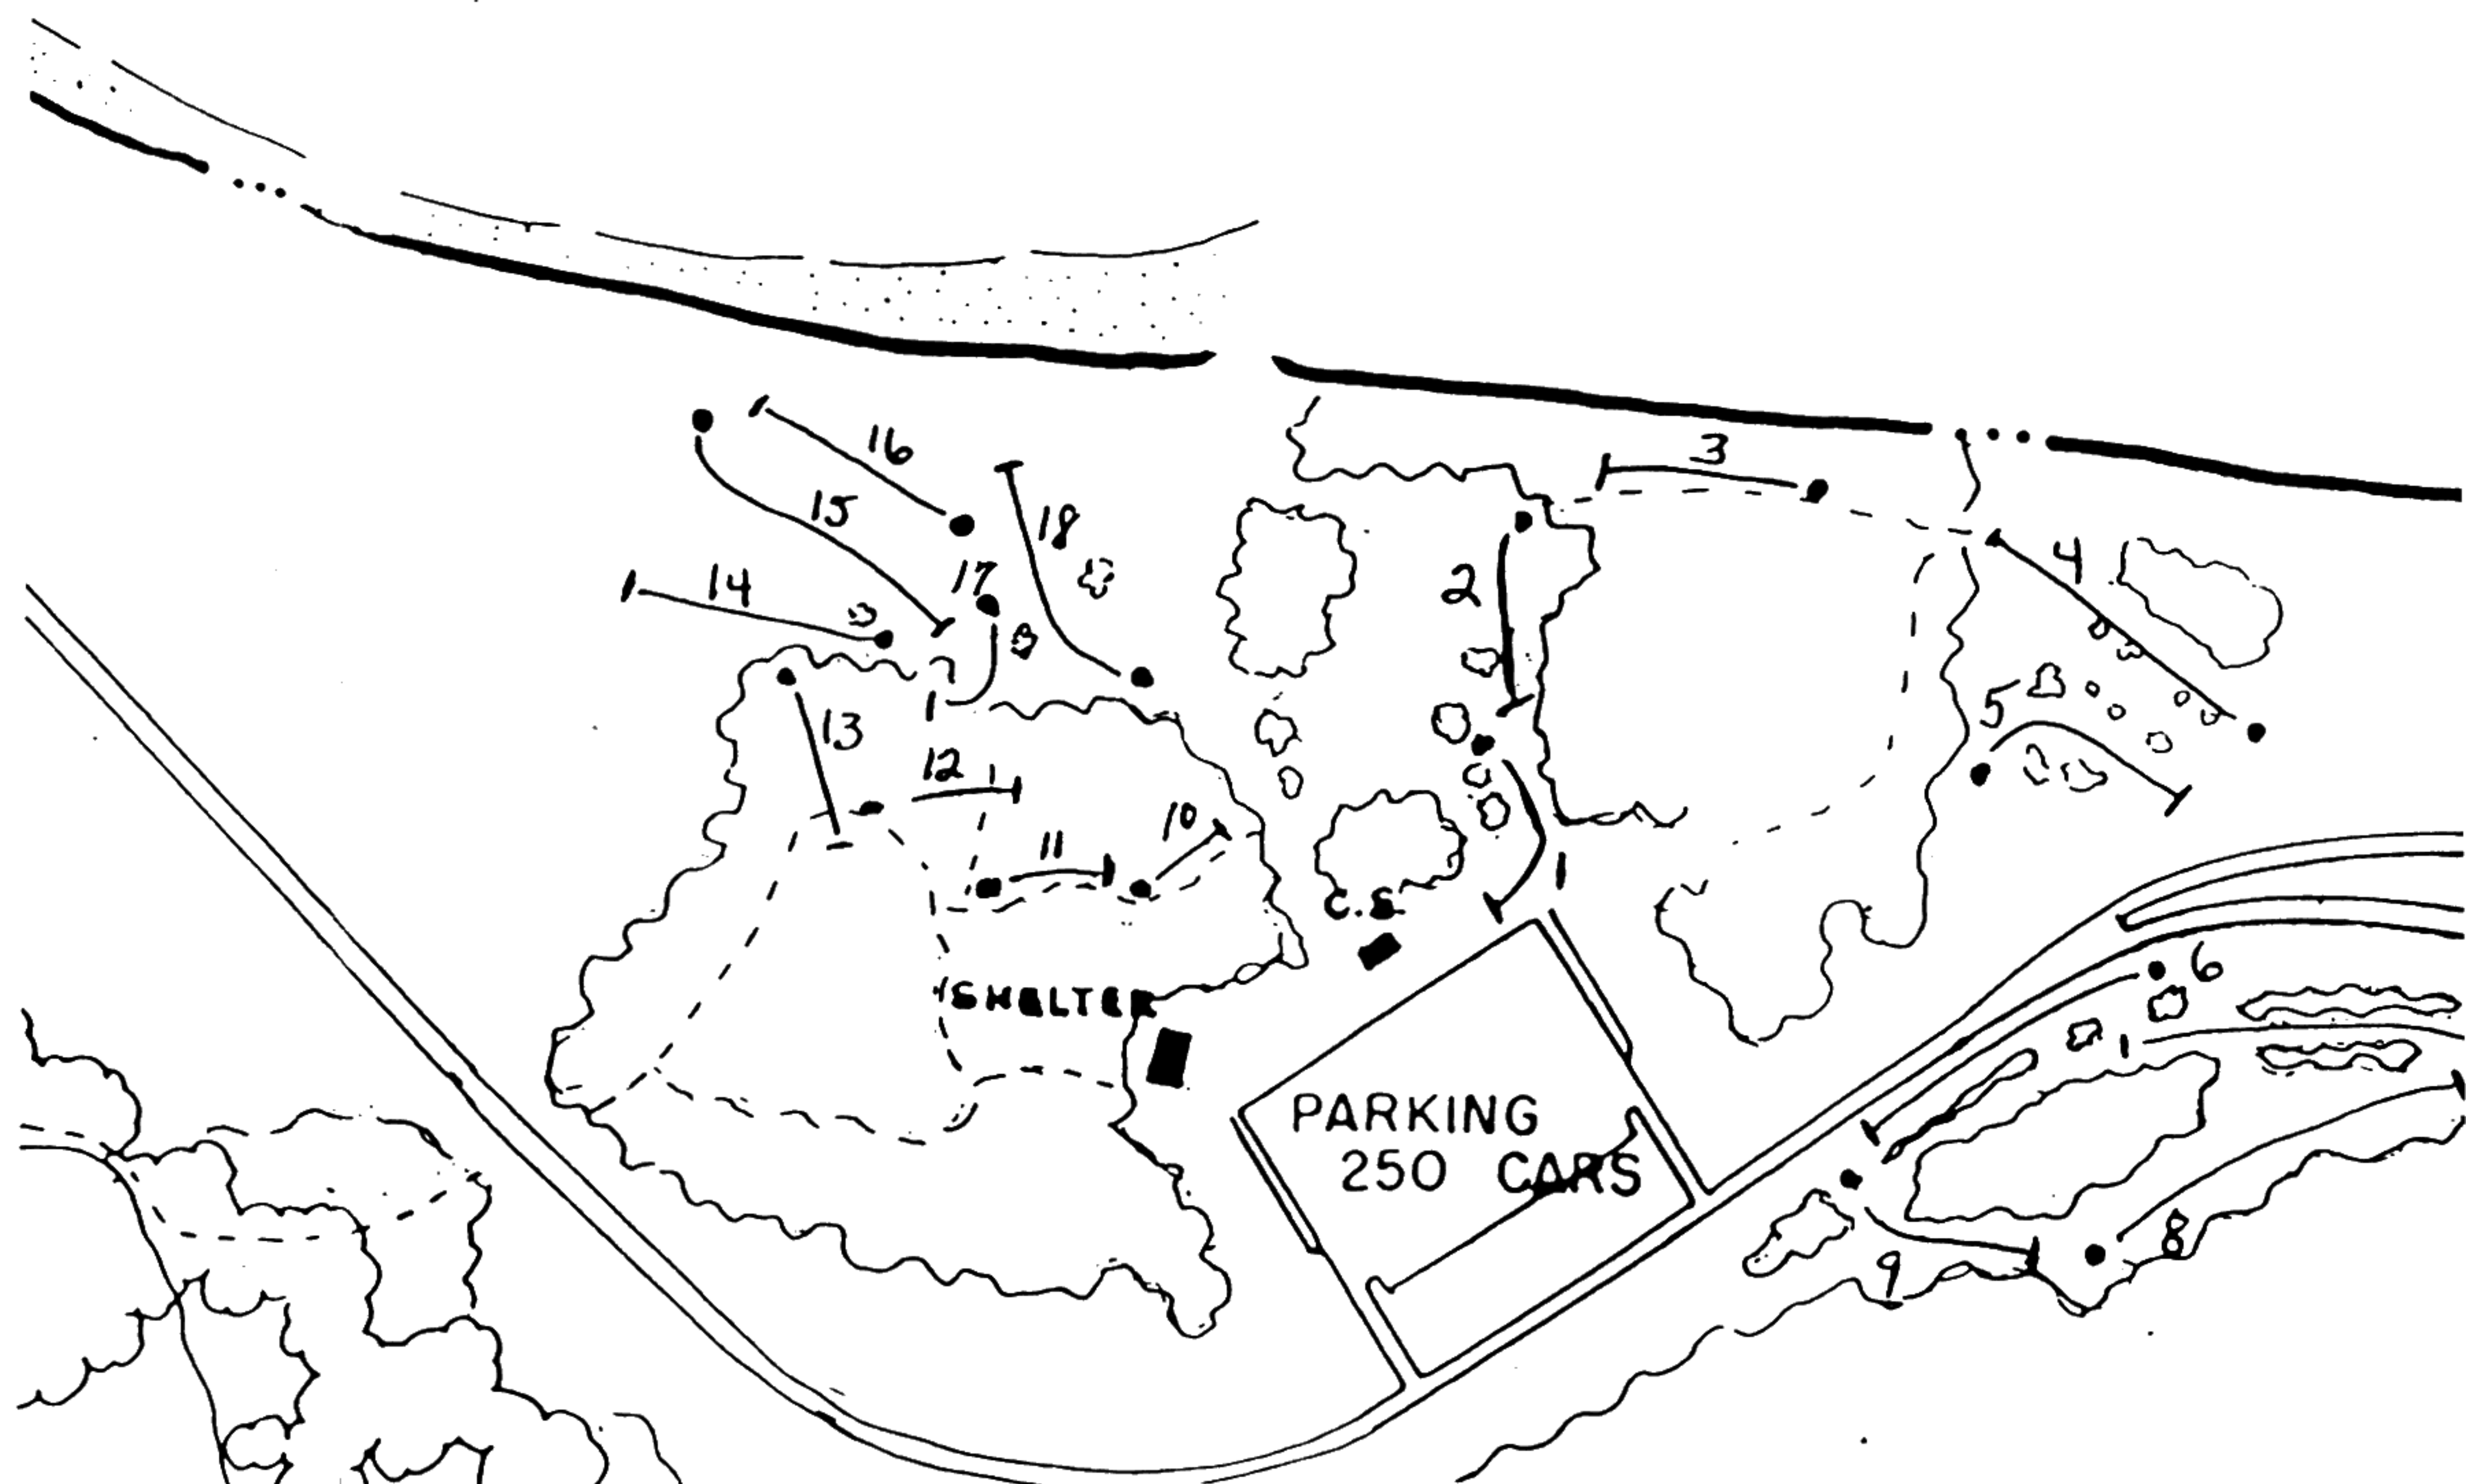

# Shore Winds

Disc Golf Course  
Lakeside Beach State Park

Hole	1	2	3	4	5	6	7	8	9	Out	10	11	12	13	14	15	16	17	18	In	Total
Blue Tee	312	224	296	464	363	343	404	584	291	3281	218	163	244	296	356	536	463	245	484	3005	6286
White Tee	264	180	240	408	318	283	323	475	226	2717	203	132	229	269	315	444	400	212	405	2609	5326
Red Tee	209	132	199	344	274	233	249	390	175	2205	153	105	172	181	264	377	331	168	323	2074	4279
<b>Par</b>	<b>4</b>	<b>3</b>	<b>4</b>	<b>5</b>	<b>4</b>	<b>4</b>	<b>4</b>	<b>5</b>	<b>3</b>	<b>36</b>	<b>3</b>	<b>3</b>	<b>4</b>	<b>4</b>	<b>4</b>	<b>5</b>	<b>5</b>	<b>3</b>	<b>4</b>	<b>35</b>	<b>71</b>

Rules of Play: HONORS - Player with lowest score on previous hole shoots first TEE SHOTS - Must be released from behind tee blocks  
 Etiquette: Wait until players ahead are out of range before shooting. Be courteous to other park visitors. Allow faster groups to play through. **DO NOT LITTER**  
 Penalties: OUT OF BOUNDS - White Stakes on holes 1, 4, 5, 16, 18 Rethrow from entry point plus one throw penalty  
 HAZARDS - Red Staked Areas on holes 4, 5, 14, 16 and ROADWAYS. Throw from point of entry or nearest spot of relief, no closer to basket, plus one throw penalty.