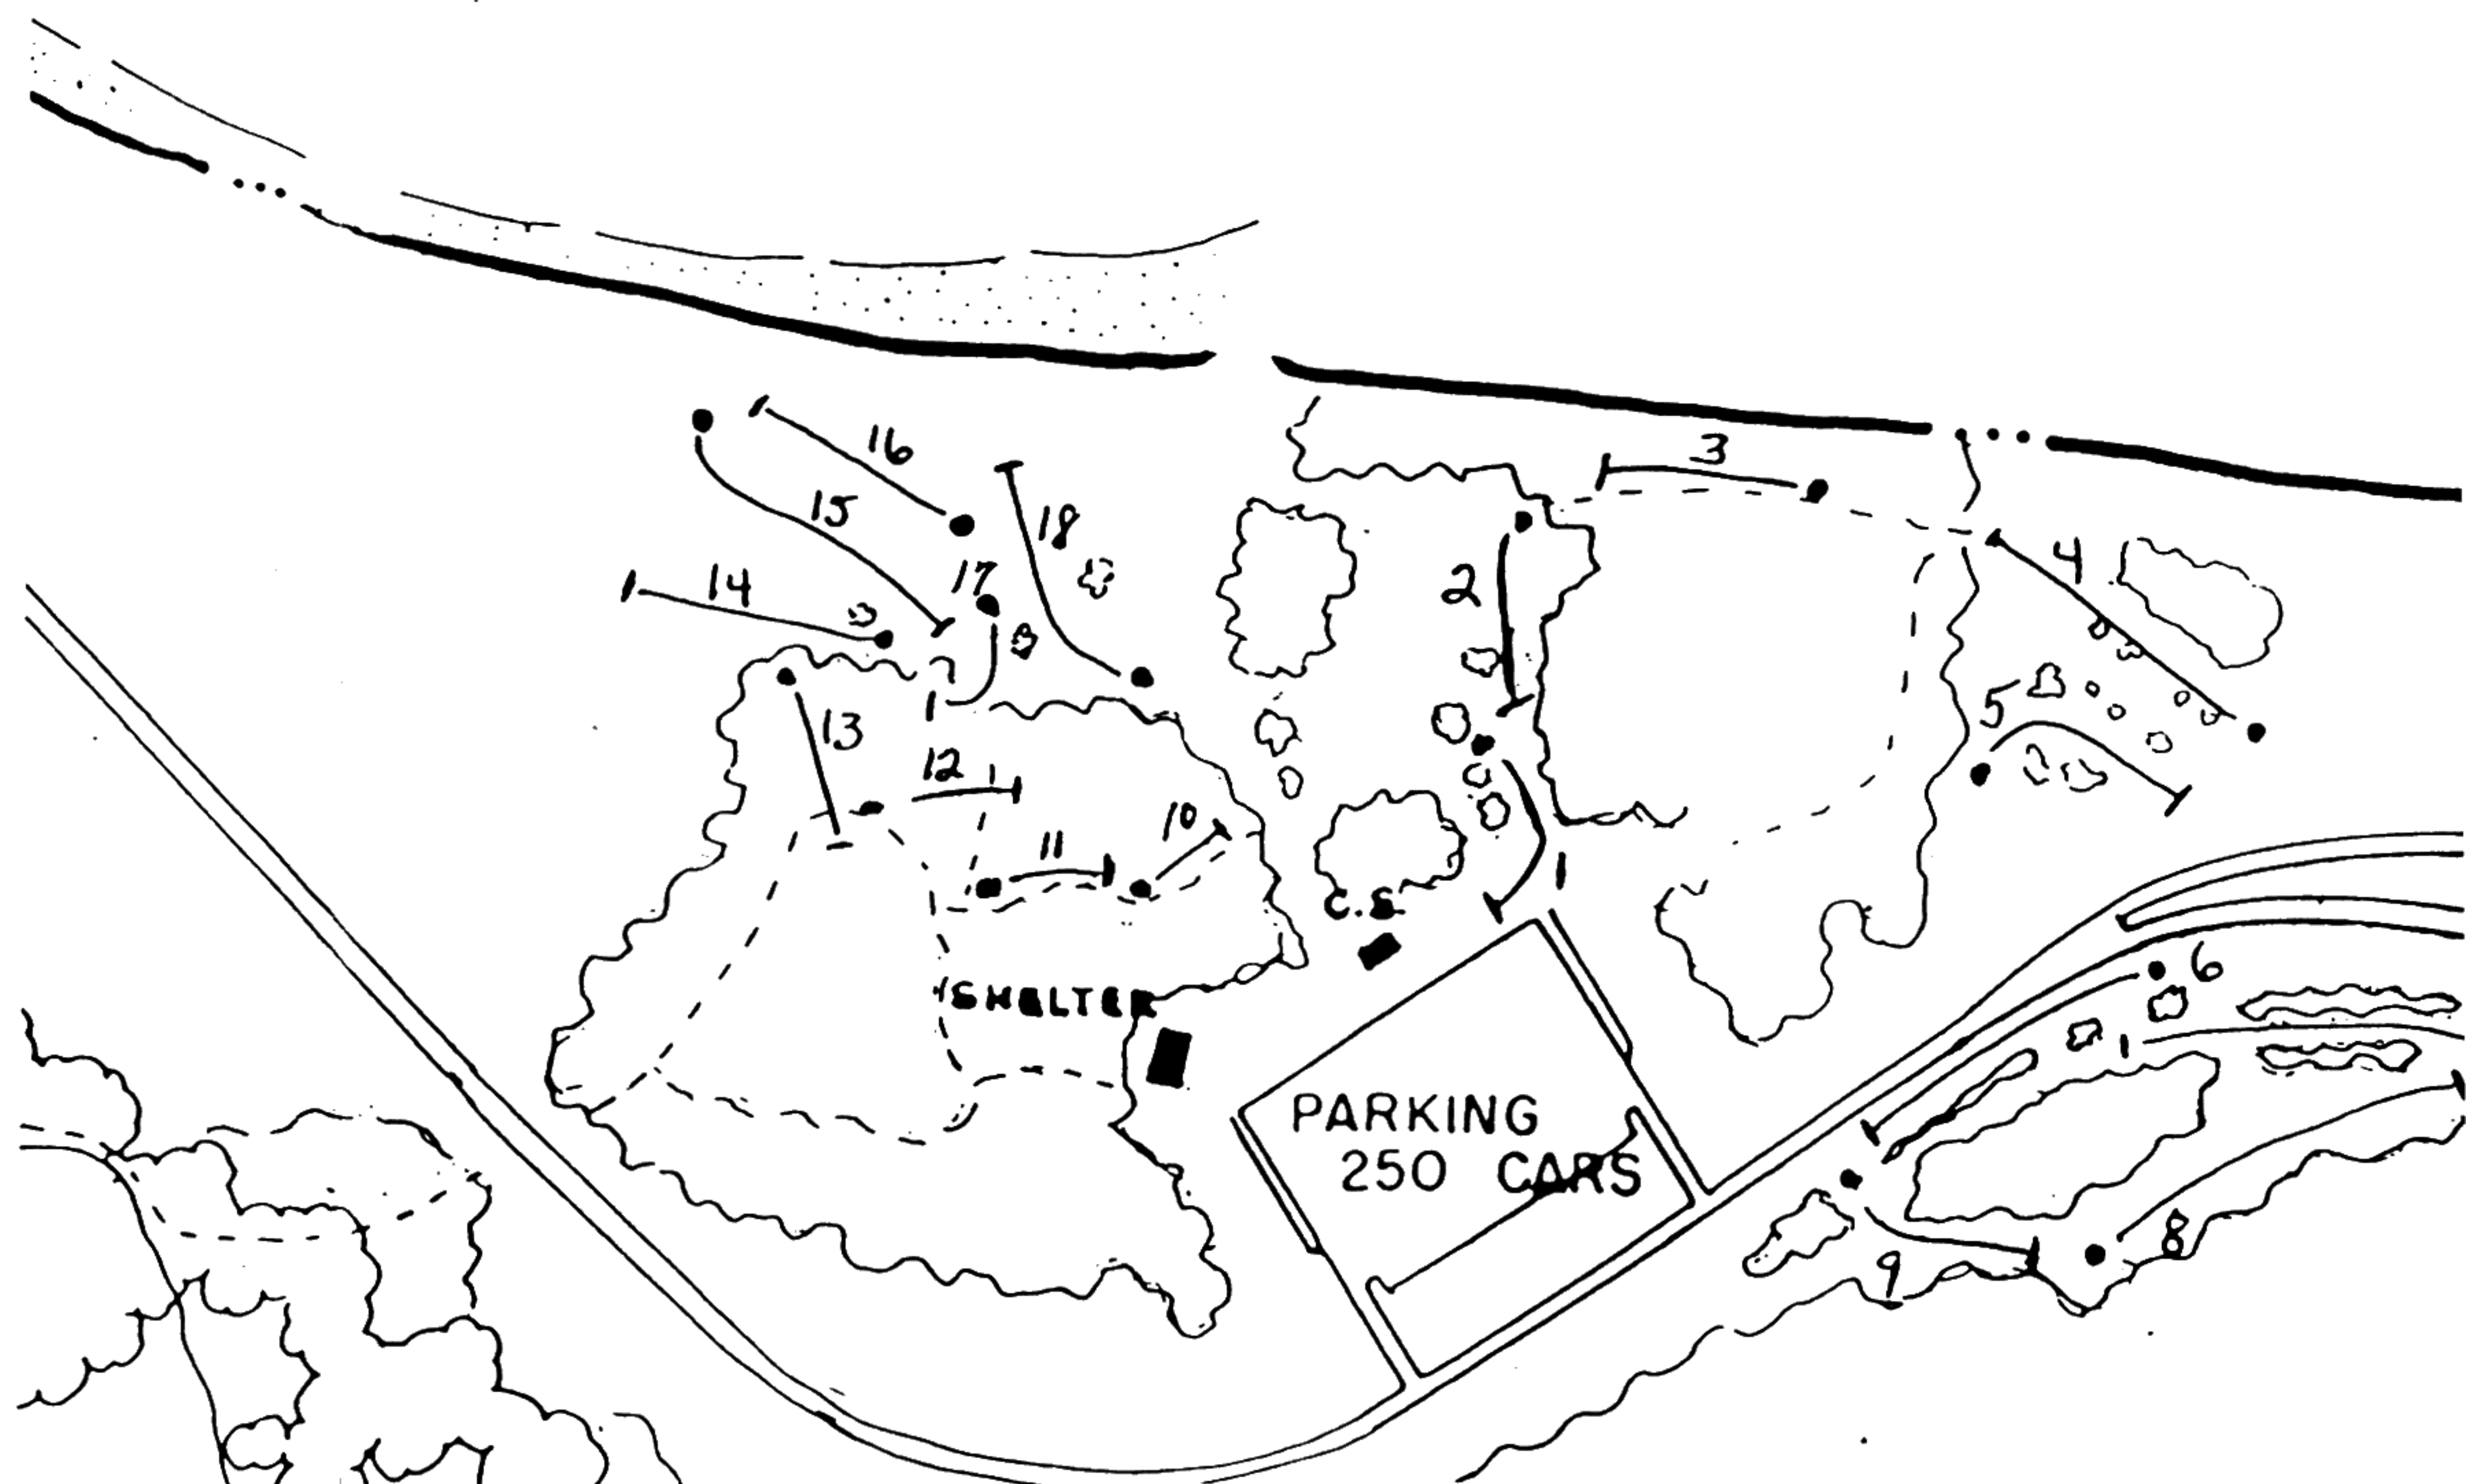

Shore Winds

Disc Golf Course
Lakeside Beach State Park

Hole	1	2	3	4	5	6	7	8	9	Out	10	11	12	13	14	15	16	17	18	In	Total
Blue Tee	312	224	296	464	363	343	404	584	291	3281	218	163	244	296	356	536	463	245	484	3005	6286
White Tee	264	180	240	408	318	283	323	475	226	2717	203	132	229	269	315	444	400	212	405	2609	5326
Red Tee	209	132	199	344	274	233	249	390	175	2205	153	105	172	181	264	377	331	168	323	2074	4279
Par	4	3	4	5	4	4	4	5	3	36	3	3	4	4	4	5	5	3	4	35	71

Rules of Play: HONORS - Player with lowest score on previous hole shoots first TEE SHOTS - Must be released from behind tee blocks
 Etiquette: Wait until players ahead are out of range before shooting. Be courteous to other park visitors. Allow faster groups to play through. **DO NOT LITTER**
 Penalties: OUT OF BOUNDS - White Stakes on holes 1, 4, 5, 16, 18 Rethrow from entry point plus one throw penalty
 HAZARDS - Red Staked Areas on holes 4, 5, 14, 16 and ROADWAYS. Throw from point of entry or nearest spot of relief, no closer to basket, plus one throw penalty.