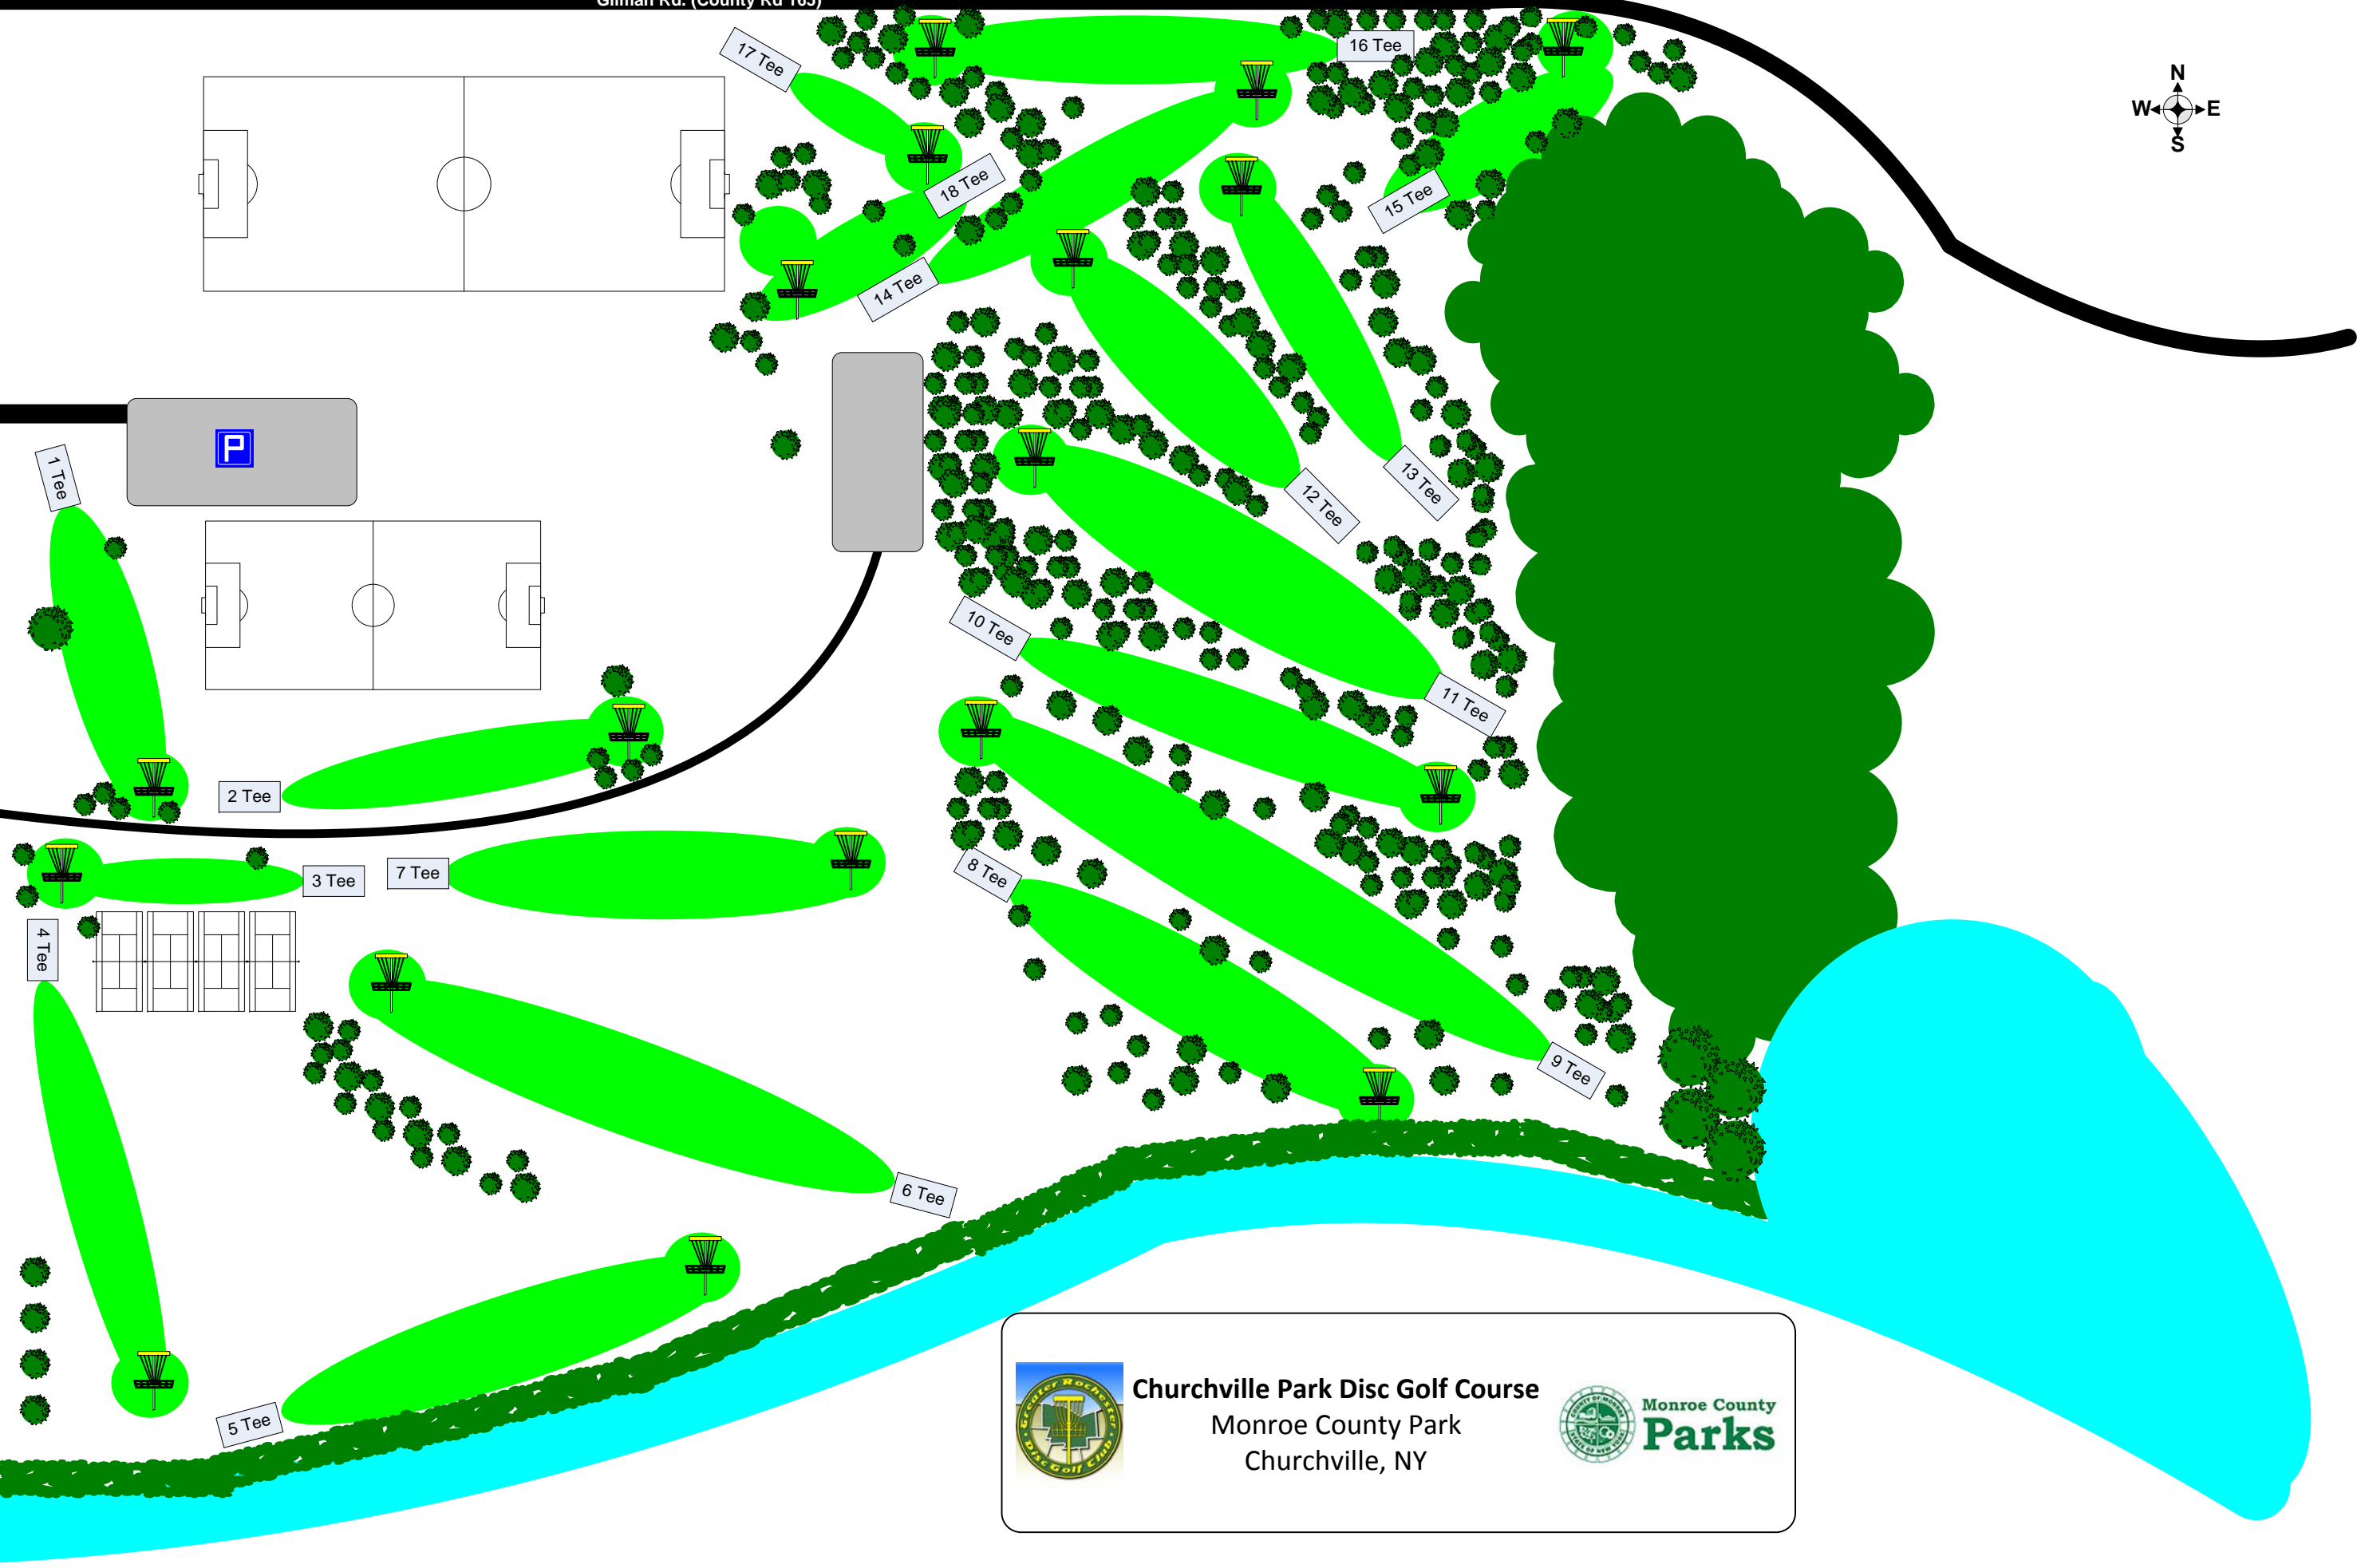

Gilman Rd. (County Rd 165)

N. Main St. (County Rd. 268)

1 Tee

2 Tee

3 Tee

7 Tee

4 Tee

5 Tee

6 Tee

8 Tee

10 Tee

12 Tee

13 Tee

11 Tee

9 Tee

17 Tee

18 Tee

14 Tee

16 Tee

15 Tee

Churchville Park Disc Golf Course
Monroe County Park
Churchville, NY