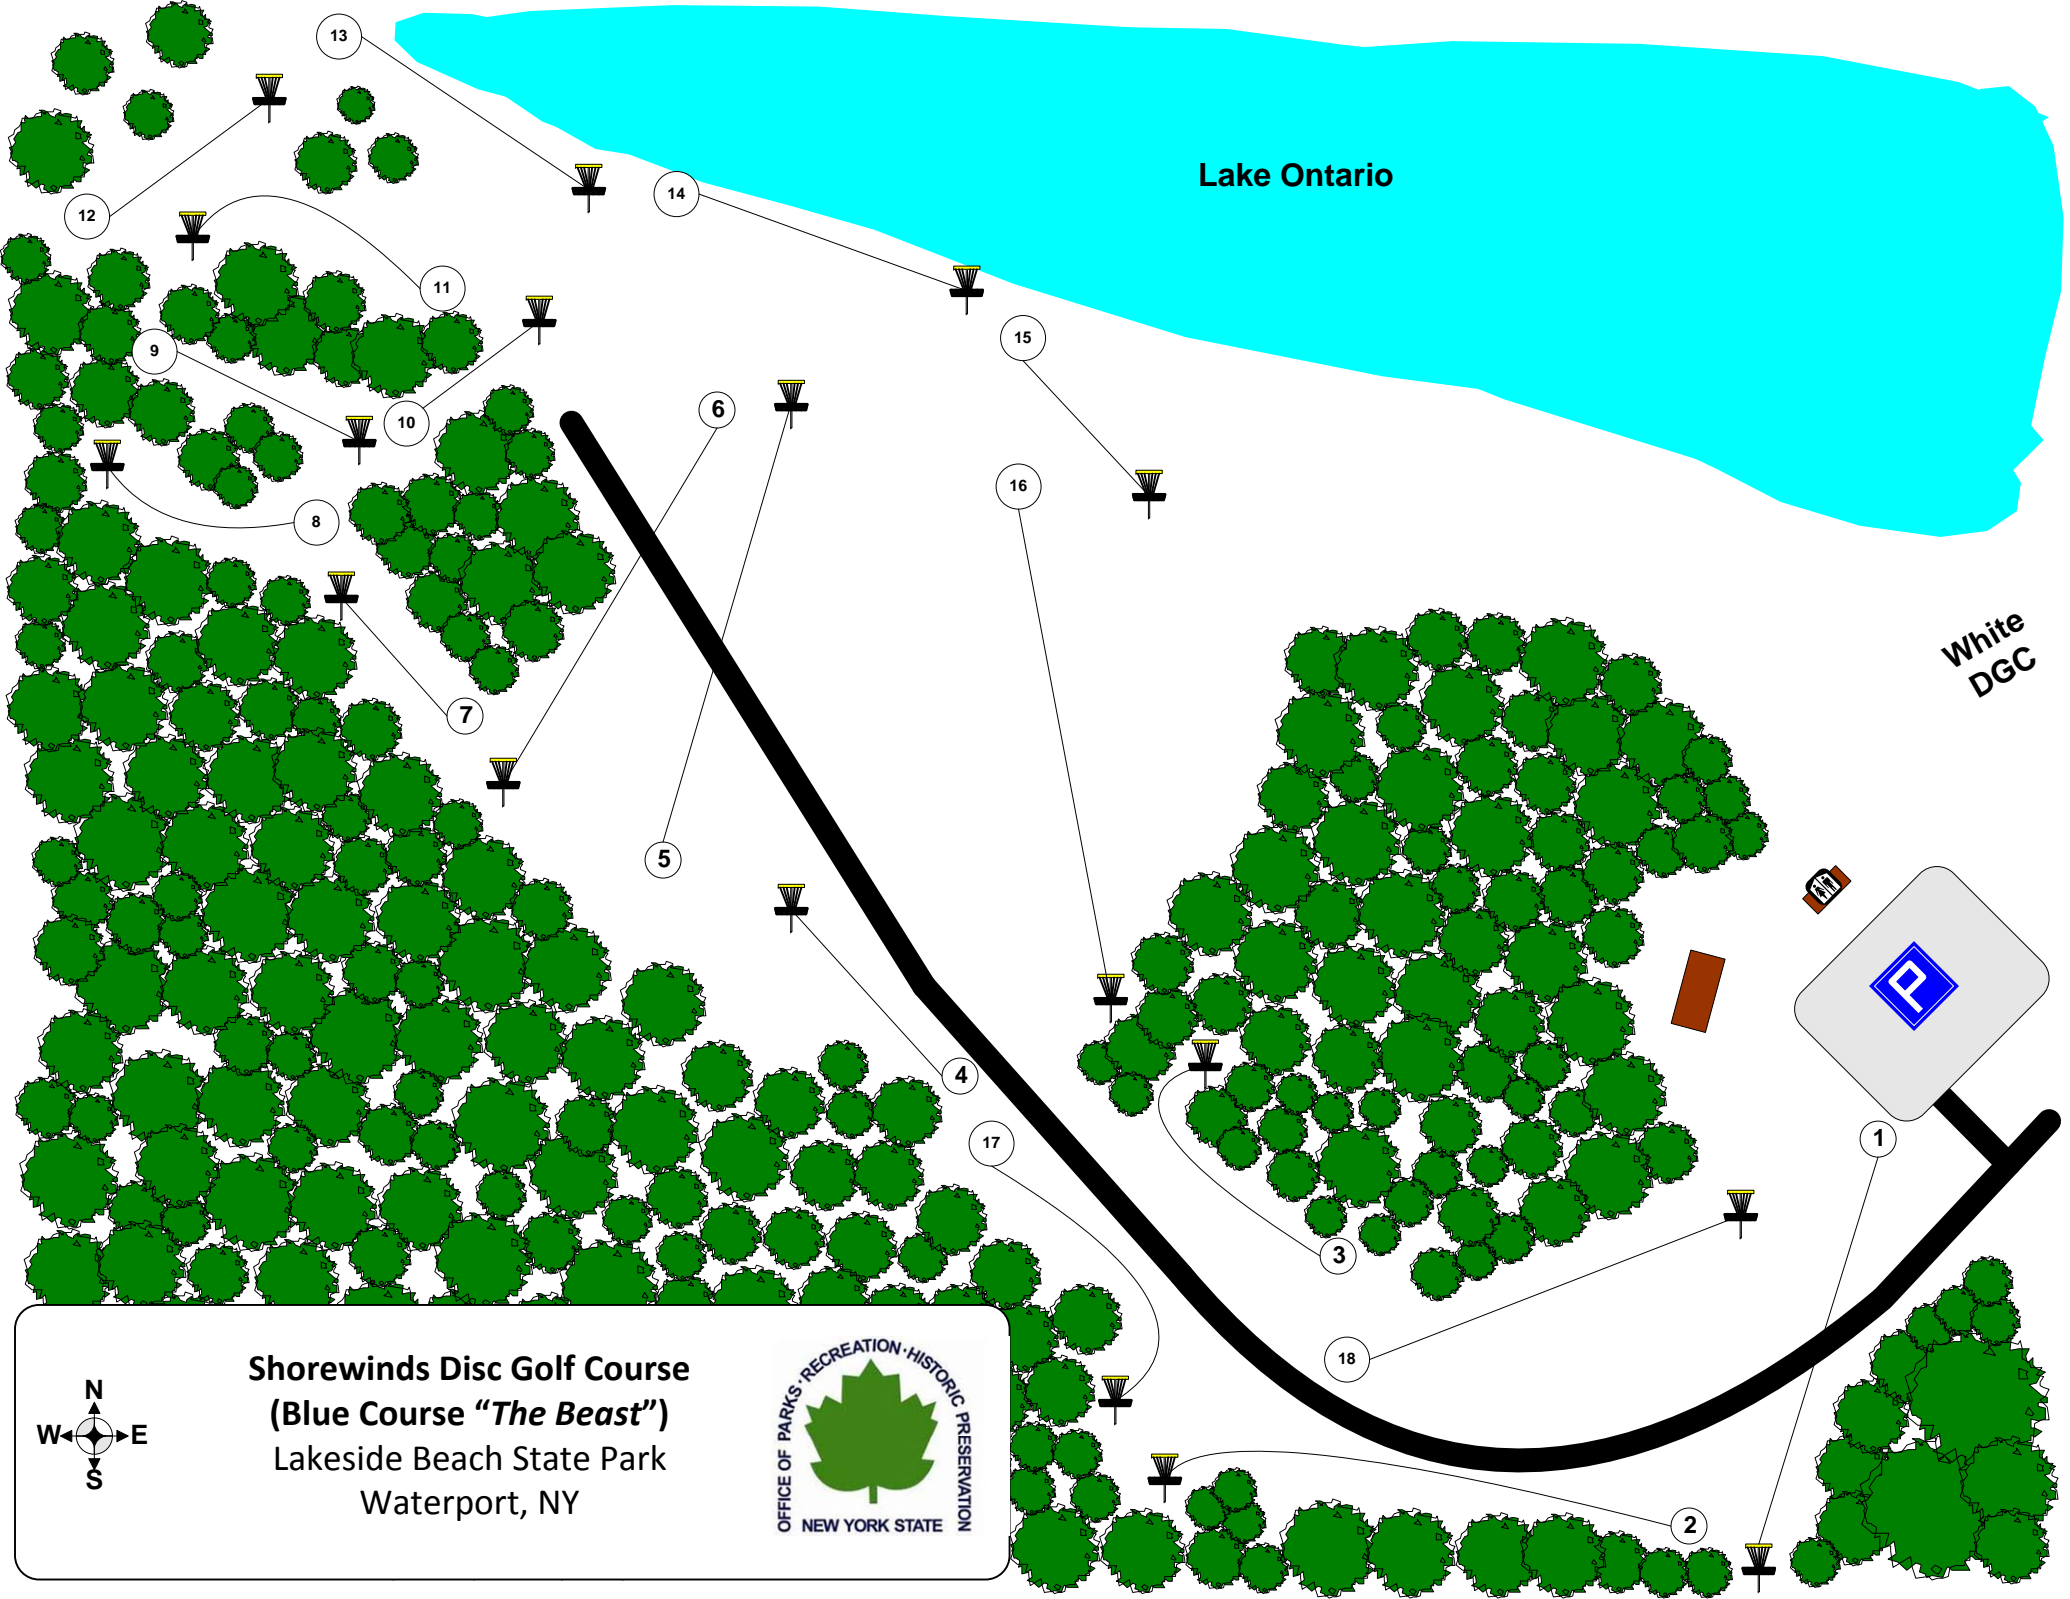

Lake Ontario

White  
DGC

**Shorewinds Disc Golf Course**  
**(Blue Course "The Beast")**  
Lakeside Beach State Park  
Waterport, NY

OFFICE OF PARKS · RECREATION · HISTORIC PRESERVATION  
NEW YORK STATE