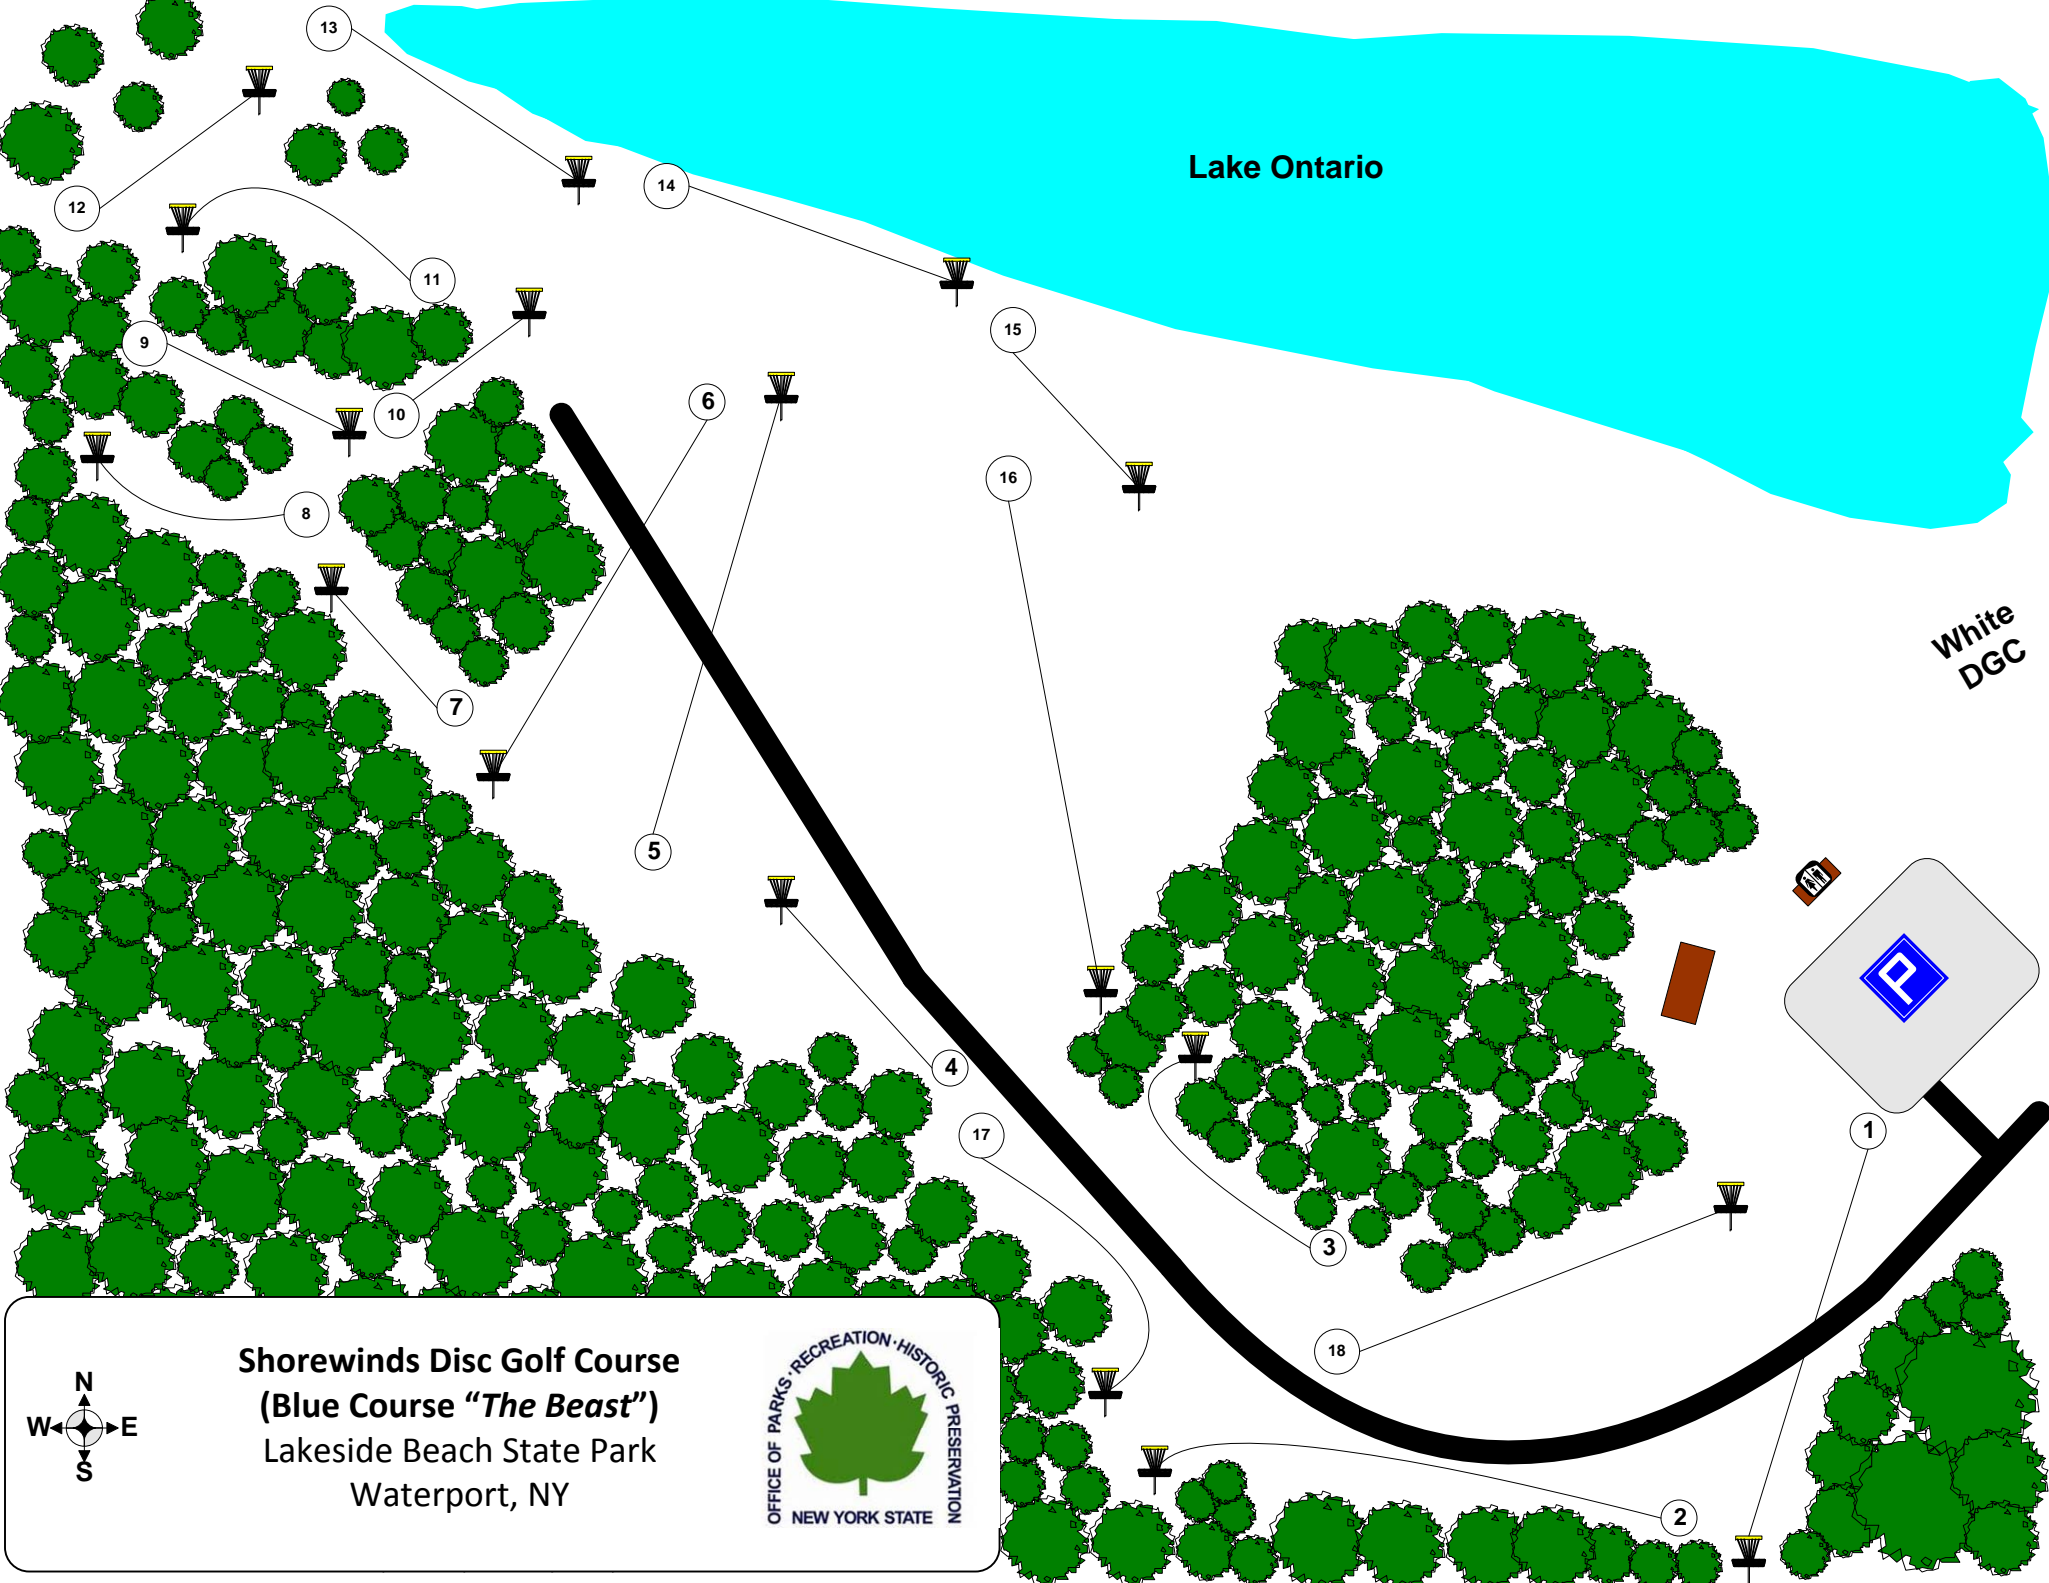

Lake Ontario

White  
DGC

**Shorewinds Disc Golf Course**  
**(Blue Course "The Beast")**  
Lakeside Beach State Park  
Waterport, NY